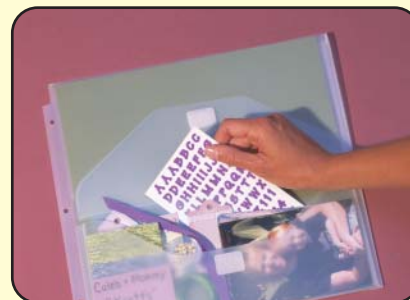

The **Croppin' Companion** consists of unique reusable folders that organize 2 layouts each. Each folder has 2 expandable pockets and 1 top loading pocket. As you prepare, the folders are designed to hold each layout's supplies (photos, stickers, memorabilia, notes, embellishments and more) securely in one place.

## Step 1: Plan

Insert Photos

## Step 2: Prepare

Add Paper

Add Embellishments

- Eyelet Cases
- Ribbon
- Buttons
- Stickers, Etc.