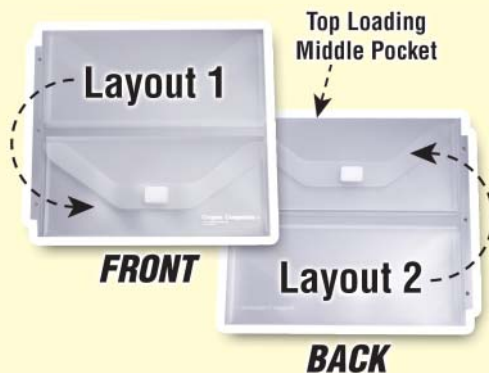

## Special Features:

- Each folder holds supplies for 2 complete layouts.
- Unique placement of expandable pockets allows folders to “nest” into each other for neat carrying/storage.

- Folders fit in most standard 12x12 3-ring binders, stack on top of each other on a desk top, or stack side by side on a shelf.
- Expandable pockets hold more than 40 photos each and have Velcro closures so your supplies are safe and contained.
- Center pocket holds more than 20 12x12 sheets of paper.
- Material is Acid/PVC Free and also translucent so themes are easily identified.
- Folders are durable and completely reusable.

# A Scrapbooker's Dream Come True!

It's called the **Croppin' Companion!** This proven system allows scrapbookers to plan, prepare and ultimately produce every layout easily and efficiently. It meets the desires of both novice and seasoned scrapbookers to be organized, to save time and to finish "lots" of layouts.

The **Croppin' Companion** consists of unique reusable folders that organize 2 layouts each. Each folder has 2 expandable pockets and 1 top loading pocket. As you prepare, the folders are designed to hold each layout's supplies (photos, stickers, memorabilia, notes, embellishments and more) securely in one place.